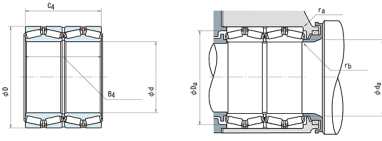

NTK BEARING PRECISION AXLE CORP.

240KV895 NSK Four-Row Tapered Roller Bearing

Bearing No. 240KV895

240KV895 Bearing 2D drawings and 3D CAD models

hidYobi	240KV895
LangID	1
ALP23	0
ALP22	0
D_	338
ALP21	27
C	1960
B_	248
hidTable	ecat_NSTPRF
RAr	692.701
rb	2.5
mass	68.5
ra	2.5
D_a	315
C0	5300
SLR	47
Prod_Type3	TRBSR_FR_MD
da	257
d	240
BET21	2
BET22	0
BET23	0
C_	248
yobi	240KV895
KBRG	3611