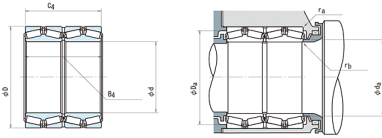

## 150KV895 NSK Four-Row Tapered Roller Bearing

Bearing No. 150KV895

150KV895 Bearing 2D drawings and 3D CAD models

hidYobi	150KV895
LangID	1
ALP23	0
ALP22	0
D_	212
ALP21	30
C	750
B_	155
hidTable	ecat_NSTPRF
RAr	388.8
rb	2
mass	17
ra	2
D_a	196
C0	1880
SLR	27
Prod_Type3	TRBSR_FR_MD
da	162
d	150
BET21	2
BET22	10
BET23	0
C_	155
yobi	150KV895
KBRG	3611